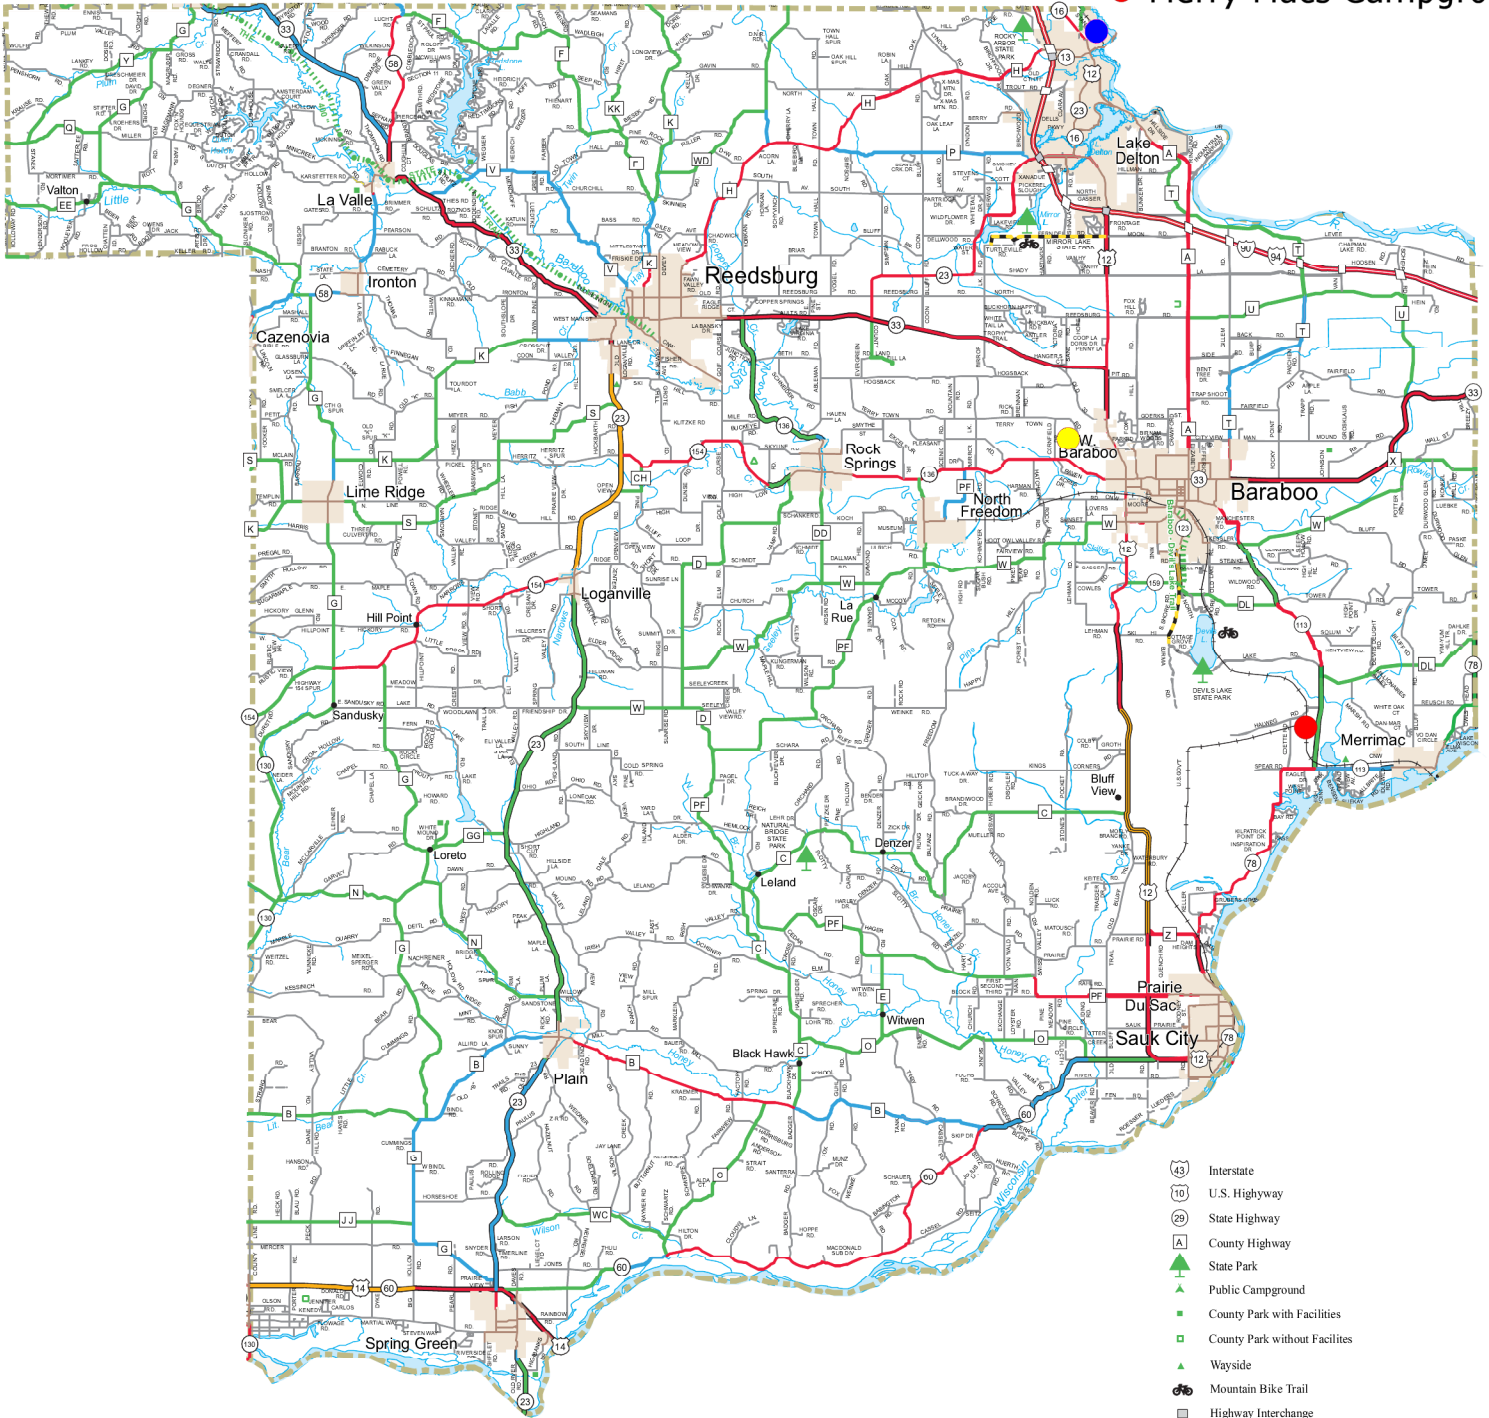

SAUK COUNTY BICYCLING CONDITIONS

- Wisconsin Dells KOA
- Baraboo Hills Campground
- Merry Macs Campground

- Interstate
 - U.S. Highway
 - State Highway
 - County Highway
 - State Park
 - Public Campground
 - County Park with Facilities
 - County Park without Facilities
 - Wayside
 - Mountain Bike Trail
 - Highway Interchange
 - Bridge
 - Unpaved
 - Paved
 - Best Conditions for Bicycling
 - Moderate Conditions for Bicycling
 - Higher Volume, Wider Paved Shoulders
 - High Volume, Undesirable Conditions
 - Bicyclists Prohibited
 - Bicycle Touring Trails
 - Urban Escape Routes
 - Major Urban Streets
 - Local Road with Higher Traffic Volume
- Note: paved shoulder information is provided for state highways only.*

See full legend for complete descriptions of road classifications.