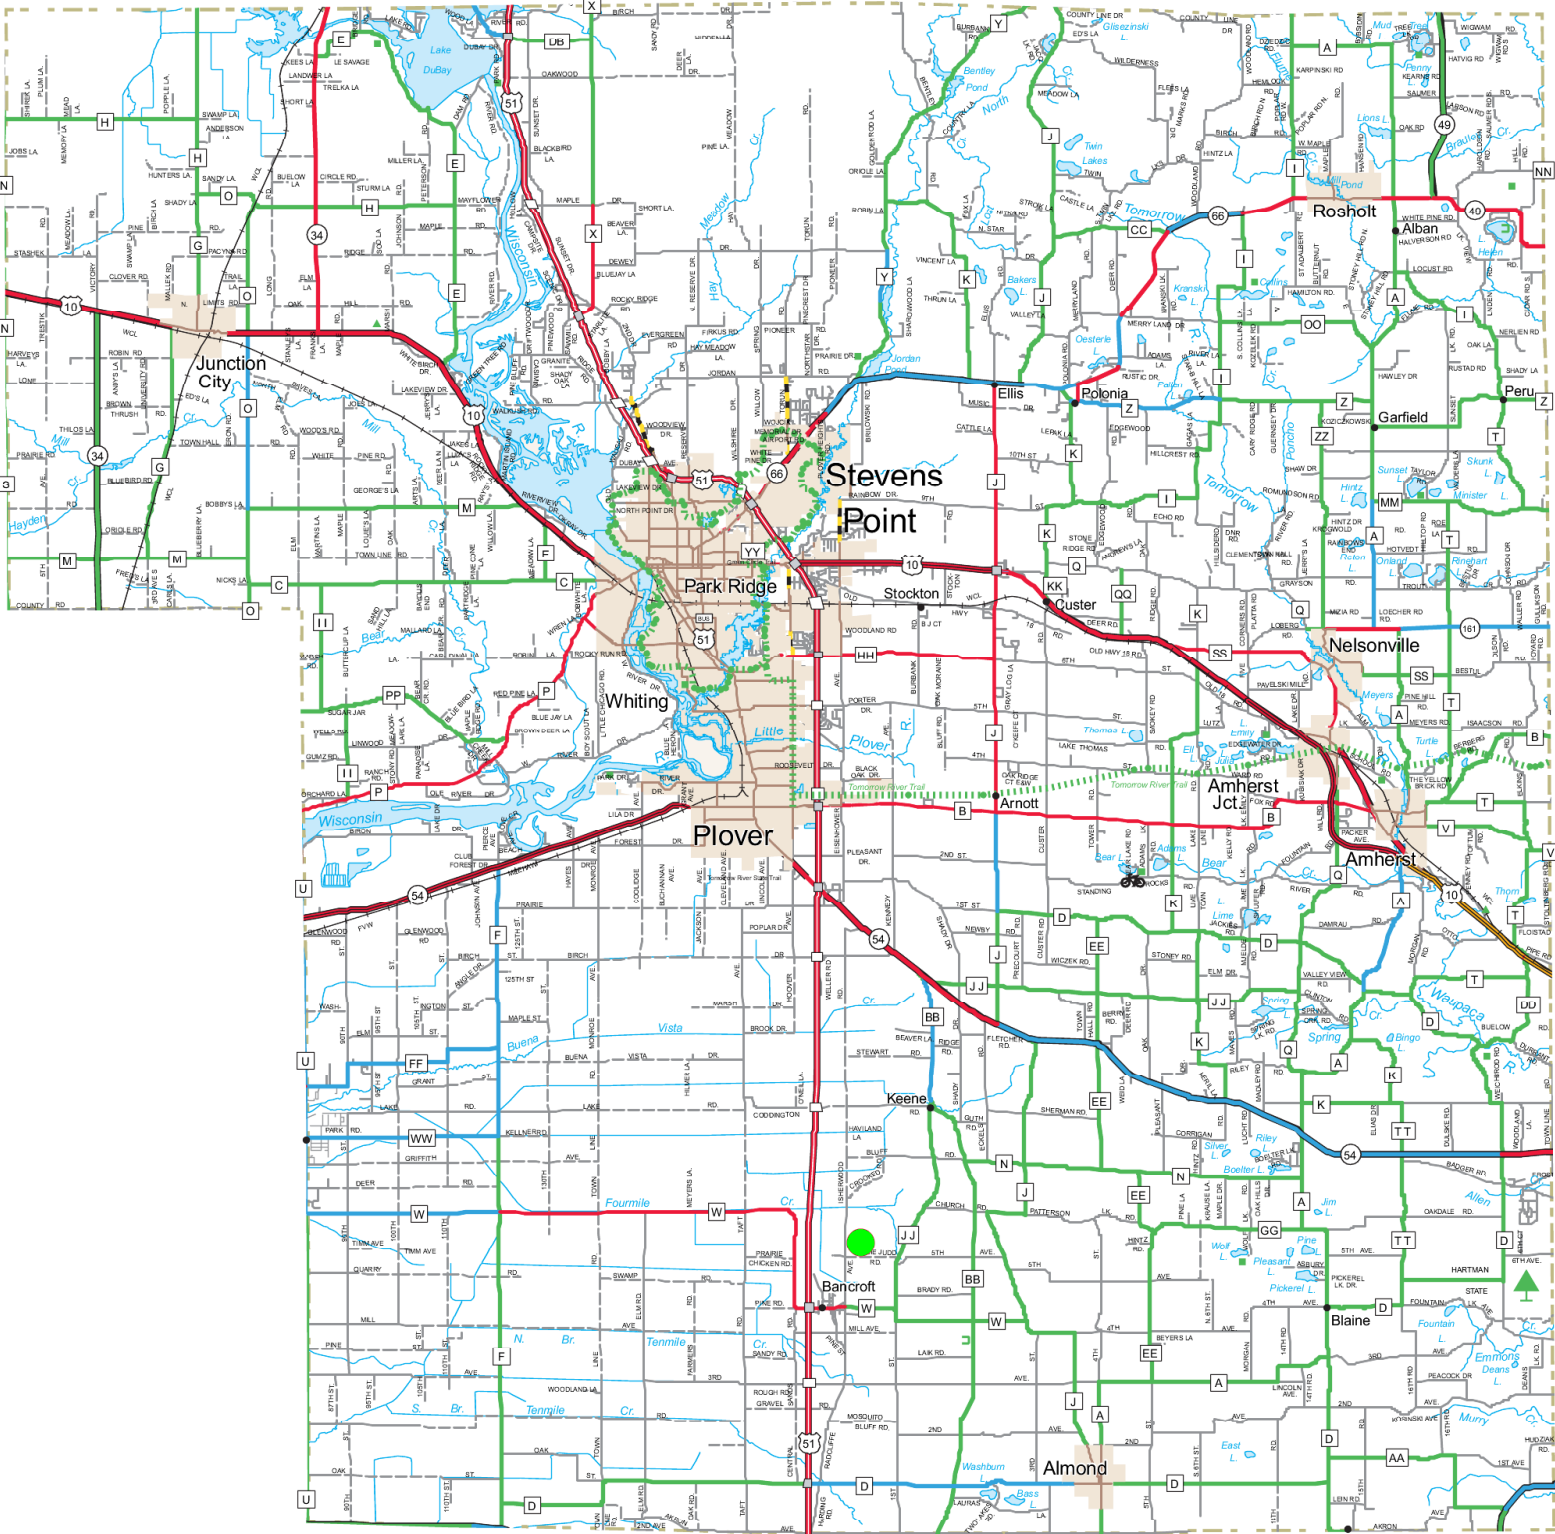

# PORTAGE COUNTY BICYCLING CONDITIONS

- Interstate
- U.S. Highway
- State Highway
- County Highway
- State Park
- Public Campground
- County Park with Facilities
- County Park without Facilities

- Wayside
- Mountain Bike Trail
- Highway Interchange
- Bridge
- Town Roads
- Best Conditions for Bicycling
- Moderate Conditions for Bicycling

- Higher Volume, Wider Paved Shoulders
- High Volume, Undesirable Conditions
- Bicyclists Prohibited
- Bicycle Touring Trails
- Urban Escape Routes
- Major Urban Streets
- Local Road with Higher Traffic Volume

**Vista Royale Campground**

*Note: paved shoulder information is provided for state highways only.*

See full legend for complete descriptions of road classifications.